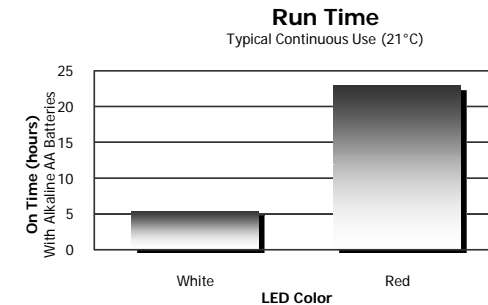

Performance:

Important Notice

This datasheet contains information specific to products manufactured at the time of its publication
Contents herein do not constitute a warranty
©Energizer / All Rights Reserved