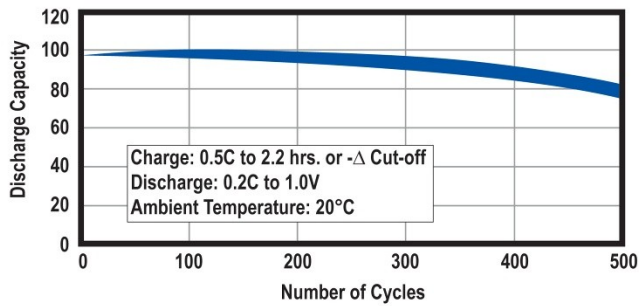

Charging and Discharging Characteristics