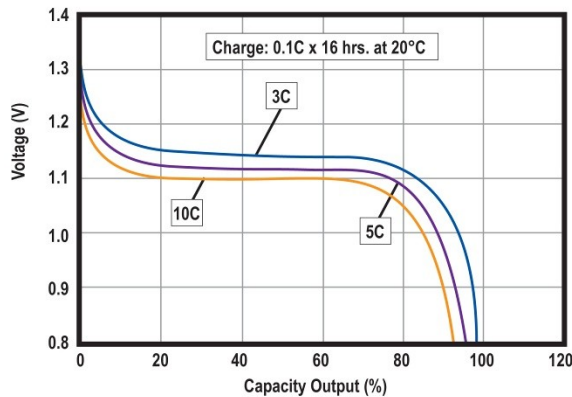

### Specifications

Nominal Voltage		1.2 Volt
Rated Capacity		1250 mAh
Dimensions	Diameter in. (mm)	0.56 (14.1)
	Height in. (mm)	1.89 (48.0)
	Height with solder tabs	1.93 (49.0)
	Weight Approx.	23 gm
	Internal Resistance	<35 mΩ
	Standard Charge (0.1C)	125 mA
	Trickle Charge	(0.03C)~(0.05C)
	Fast Charge ΔV	1250 mA
Recommended Operating Temperature Range	Std/Trickle Charge	20±5°C
	Fast Charge	20±5°C
	Discharge	20±5°C
	Storage	-20°C to 45°C
Standard Discharge (0.2C) Cut Off Voltage		1.0V per cell
High Rate Discharge (1 C) Cut Off Voltage		1.0V per cell

**High Temp. Battery Charging and Discharging**

**High Power (10C Discharge) Cycle Life**

**High Temp. Battery Discharge Cycle Life**

**High Temp. Battery Trickle Charge**

**High Power Battery Discharging (3C/5C/10C)**