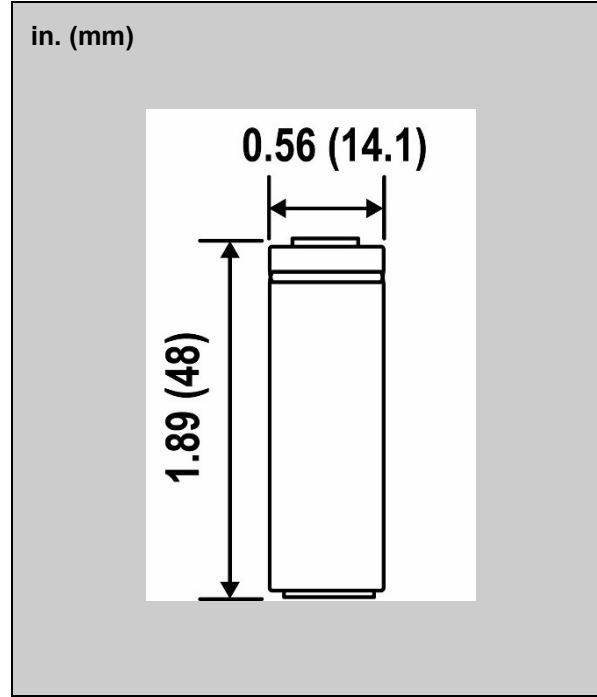

### Specifications

Nominal Voltage		1.2 Volt
Rated Capacity		1250 mAh
Dimensions	Diameter in. (mm)	0.56 (14.1)
	Height in. (mm)	1.89 (48.0)
	Height with solder tabs	1.93 (49.0)
	Weight Approx.	23 gm
	Internal Resistance	<35 mΩ
	Standard Charge (0.1C)	125 mA
	Trickle Charge	(0.03C)~(0.05C)
	Fast Charge ΔV	1250 mA
Recommended Operating Temperature Range	Std/Trickle Charge	20±5°C
	Fast Charge	20±5°C
	Discharge	20±5°C
	Storage	-20°C to 45°C
Standard Discharge (0.2C) Cut Off Voltage		1.0V per cell
High Rate Discharge (1 C) Cut Off Voltage		1.0V per cell

### Dimensions