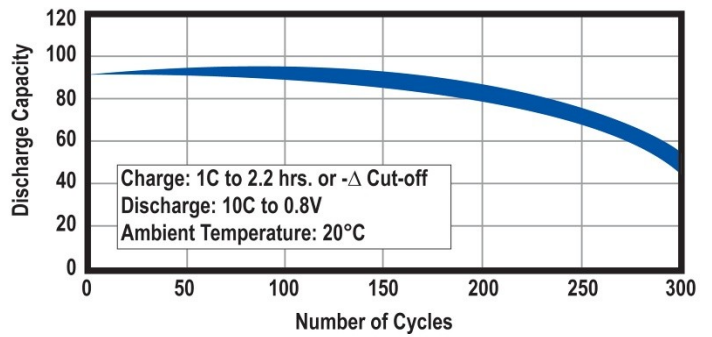

High Power (10C Discharge) Cycle Life