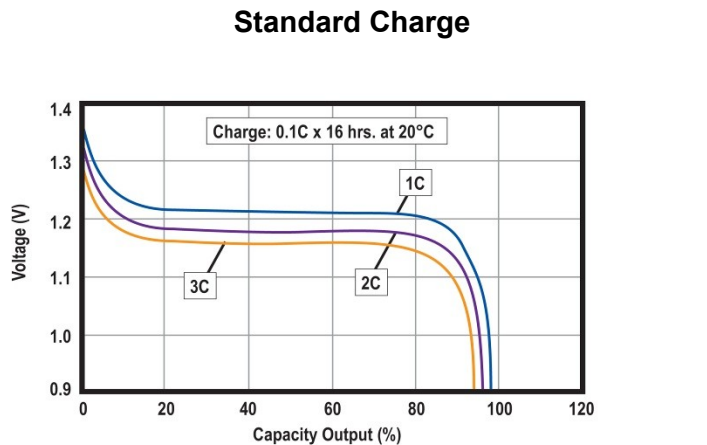

Charging and Discharging Characteristics