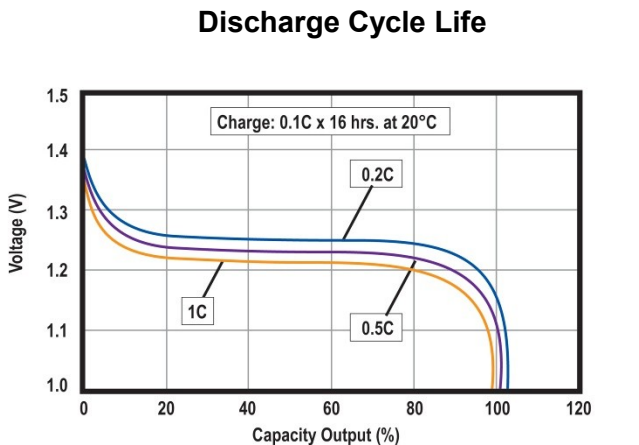

Charging and Discharging Characteristics